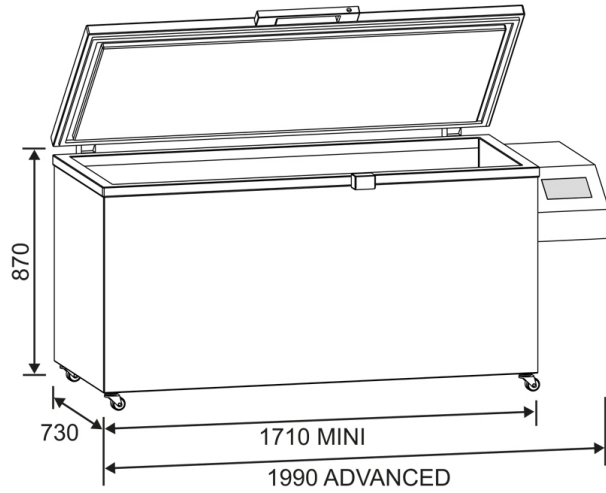

LCDF 460 W ADVANCED

Color: **White**

Panel: **ADVANCED**

- Touch control panel with 7" display and password
- Data download to USB
- Backup battery for managing alarms in case of power failure
- Audible and visual alarms
- Wi-Fi connection (available starting from July 2024)

TECHNICAL FEATURES

Product Code	BBE601T
Temperature	-20°C / -45°C
Refrigeration Type	Static
Defrost Type	Manual
Refrigerant Gas	R290
Climatic Class	+16°C / +38°C (ST)
Gross Capacity (liters)	480
Net Capacity (liters)	460
External Dimensions (W x D x H mm)	1710 (MINI) / 1990 (ADV) x 730 x 870

ELECTRICAL DATA

Power Supply (V/ph/Hz)	220-230/1/50
------------------------	--------------

ELECTRICAL DATA

Energy Consumption (kWh/24h)	2,0
------------------------------	-----

STRUCTURAL FEATURES

Structure	Chest
Insulation Thickness (mm)	100
Counterbalanced Lid	Yes
Heated Door Seal	Yes
Maximum Shelf Quantity	-